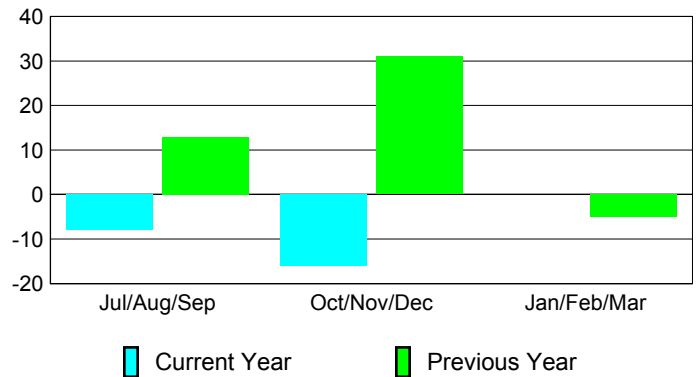

Membership Results
2012-2013

Membership
2011-2012

Month	Net Memb Goal	Actual New Memb	Actual Dropped Memb	Gain/Loss of Memb	Gain/Loss of Memb
Jul/Aug/Sep		34	-42	-8	13
Oct/Nov/Dec		28	-44	-16	31
Jan/Feb/Mar					-5
Totals		62	-86	-24	39

Membership Results 2012-2013

Goal, New, Dropped, Gain/Loss

Comparison of Membership Gain/Loss

Current Year Compared to the Previous Year

Gender Comparison 2012-2013

Jul/Aug/Sep

Oct/Nov/Dec

Jan/Feb/Mar