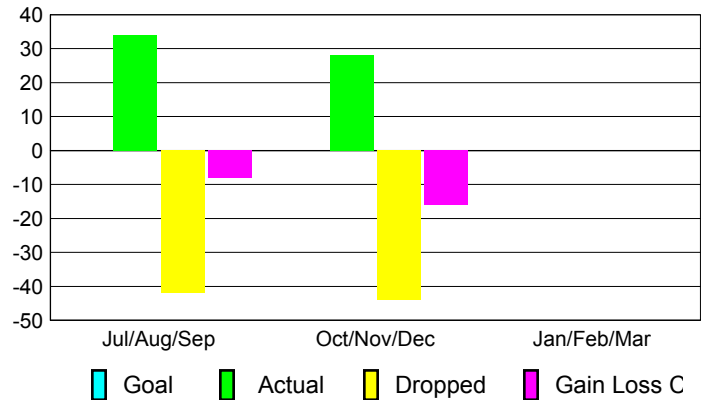

Club Results 2012-2013

Goal, New, Dropped, Gain/Loss

Comparison of Club Gain/Loss

Current Year Compared to the Previous Year

YTD Status Quo Clubs 2012-2013

Status Quo Clubs Compared to Status Quo Members

MEMBERSHIP

Membership Results
2012-2013

Membership
2011-2012

Month	Net Memb Goal	Actual New Memb	Actual Dropped Memb	Gain/Loss of Memb	Gain/Loss of Memb
Jul/Aug/Sep		34	-42	-8	13
Oct/Nov/Dec		28	-44	-16	31
Jan/Feb/Mar					-5
Totals		62	-86	-24	39

Membership Results 2012-2013

Goal, New, Dropped, Gain/Loss

Comparison of Membership Gain/Loss

Current Year Compared to the Previous Year

Gender Comparison 2012-2013

Jul/Aug/Sep

Oct/Nov/Dec

Jan/Feb/Mar